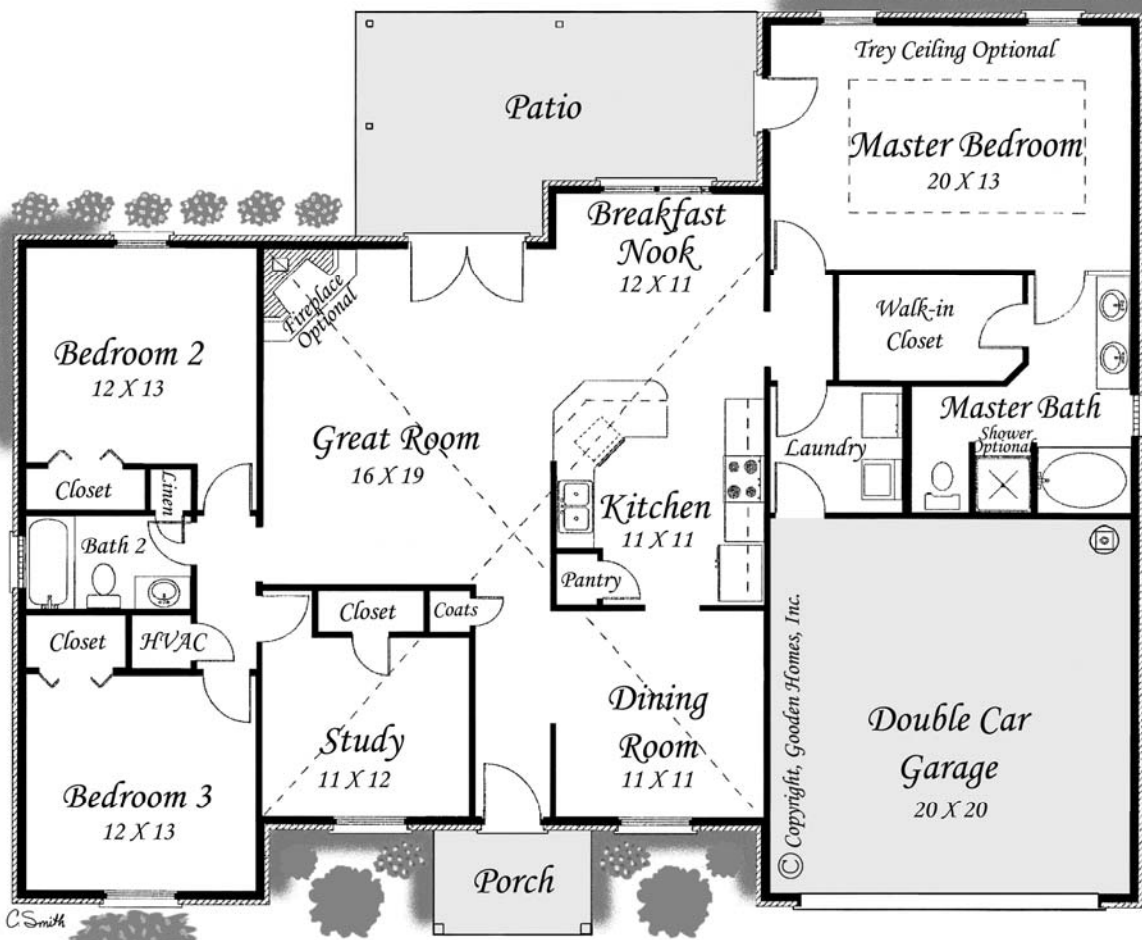

1945 PLAN

The **FAIRFIELD**

DESIGNER SERIES

1945 sq.ft.

www.goodenhomes.com
 4400 Bayou Boulevard
 Suite 40
 Pensacola, FL 32503
 850-476-6764

In the interest of continuous improvement and to meet changing conditions, we reserve the right to modify plans, dimensions or prices without notice.
 Dimensions approximate.