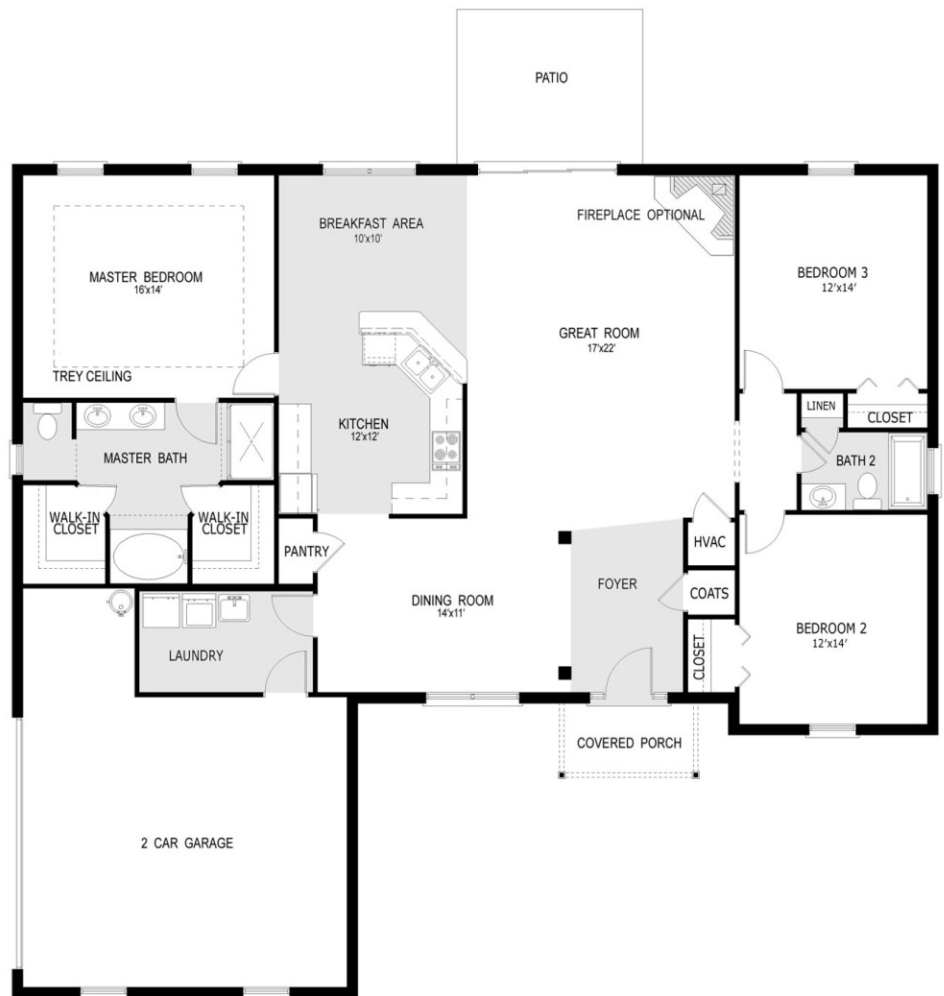

2036 PLAN

The **STRANAHAN**

CRAFTSMAN SERIES

www.goodenhomes.com

4400 Bayou Boulevard
Suite 40
Pensacola, FL 32503
850-476-6764

In the interest of continuous improvement and to meet changing conditions, we reserve the right to modify plans, dimensions or prices without notice.
Dimensions approximate.