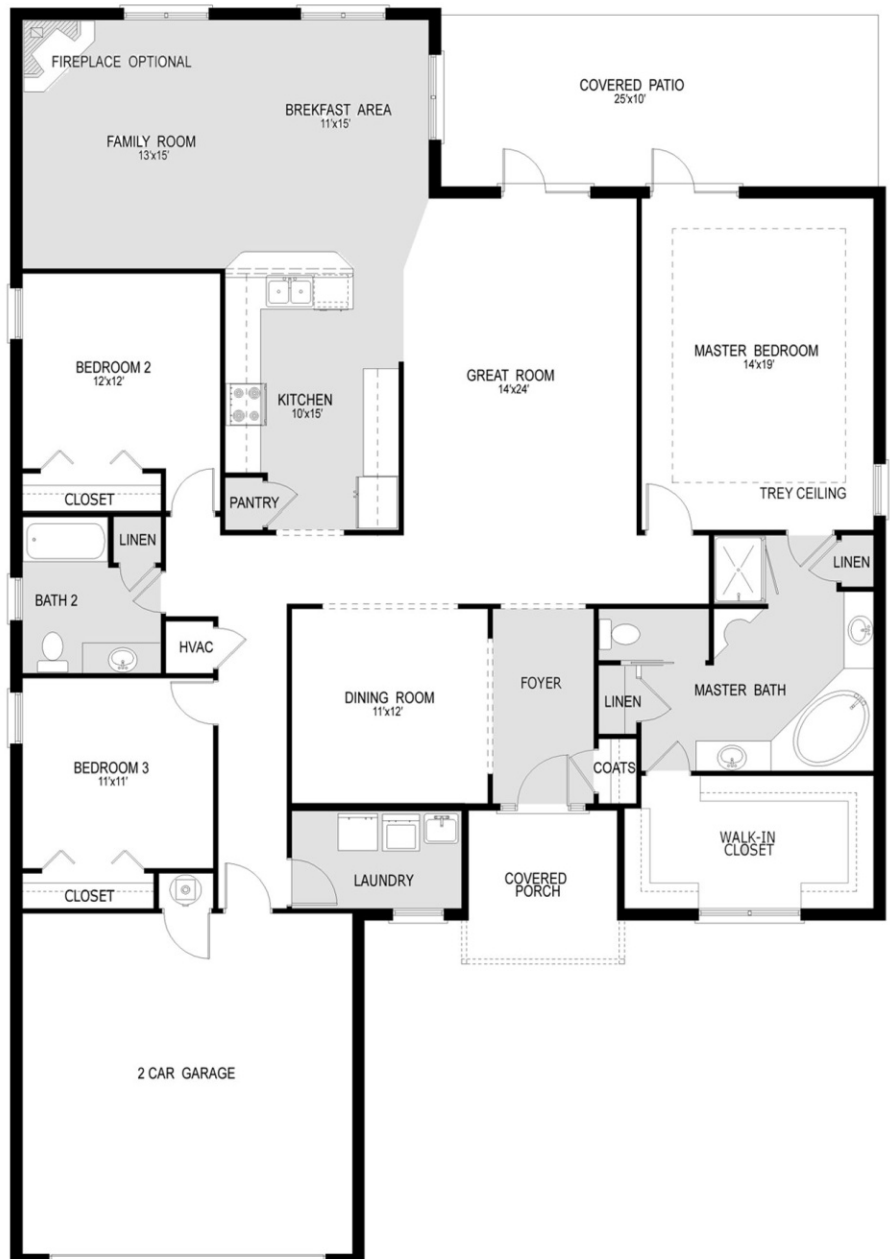

2343 PLAN

The
KENTON

CRAFTSMAN SERIES

www.goodenhomes.com

4400 Bayou Boulevard
Suite 40
Pensacola, FL 32503
850-476-6764

In the interest of continuous improvement and to meet changing conditions, we reserve the right to modify plans, dimensions or prices without notice.
Dimensions approximate.