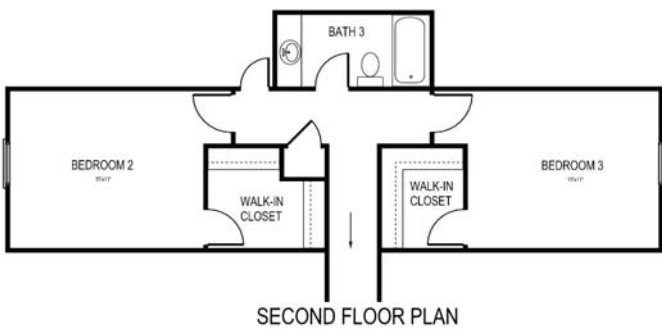

2574 PLAN

The **STOCKTON**

CRAFTSMAN SERIES

SECOND FLOOR PLAN

www.goodenhomes.com

4400 Bayou Boulevard
Suite 40
Pensacola, FL 32503
850-476-6764

In the interest of continuous improvement and to meet changing conditions, we reserve the right to modify plans, dimensions or prices without notice.
Dimensions approximate.