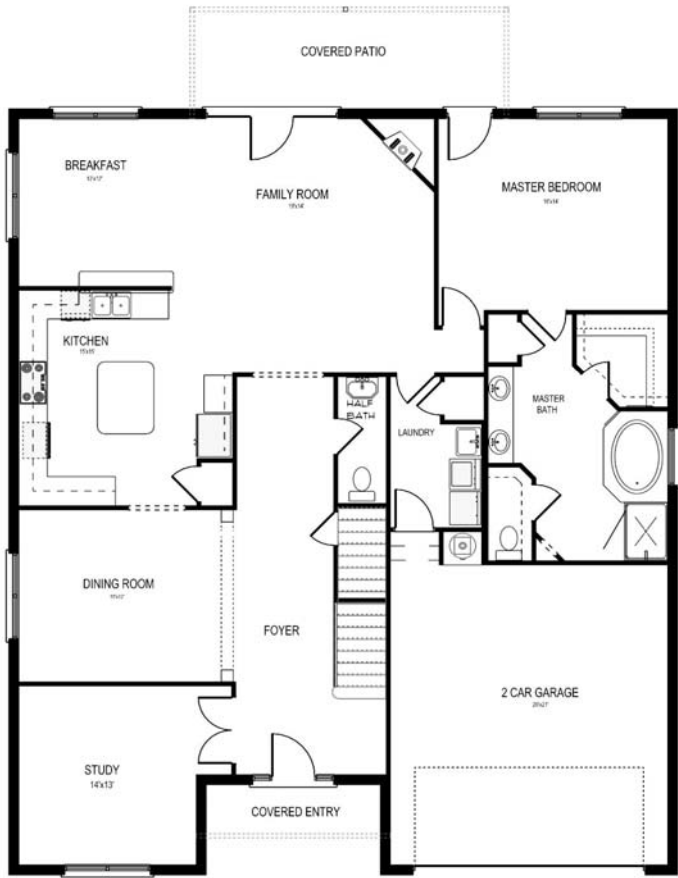

2574 PLAN

The **STOCKTON**

CRAFTSMAN SERIES

SECOND FLOOR PLAN

www.goodenhomes.com

4400 Bayou Boulevard
Suite 40
Pensacola, FL 32503
850-476-6764

In the interest of continuous improvement and to meet changing conditions, we reserve the right to modify plans, dimensions or prices without notice.
Dimensions approximate.