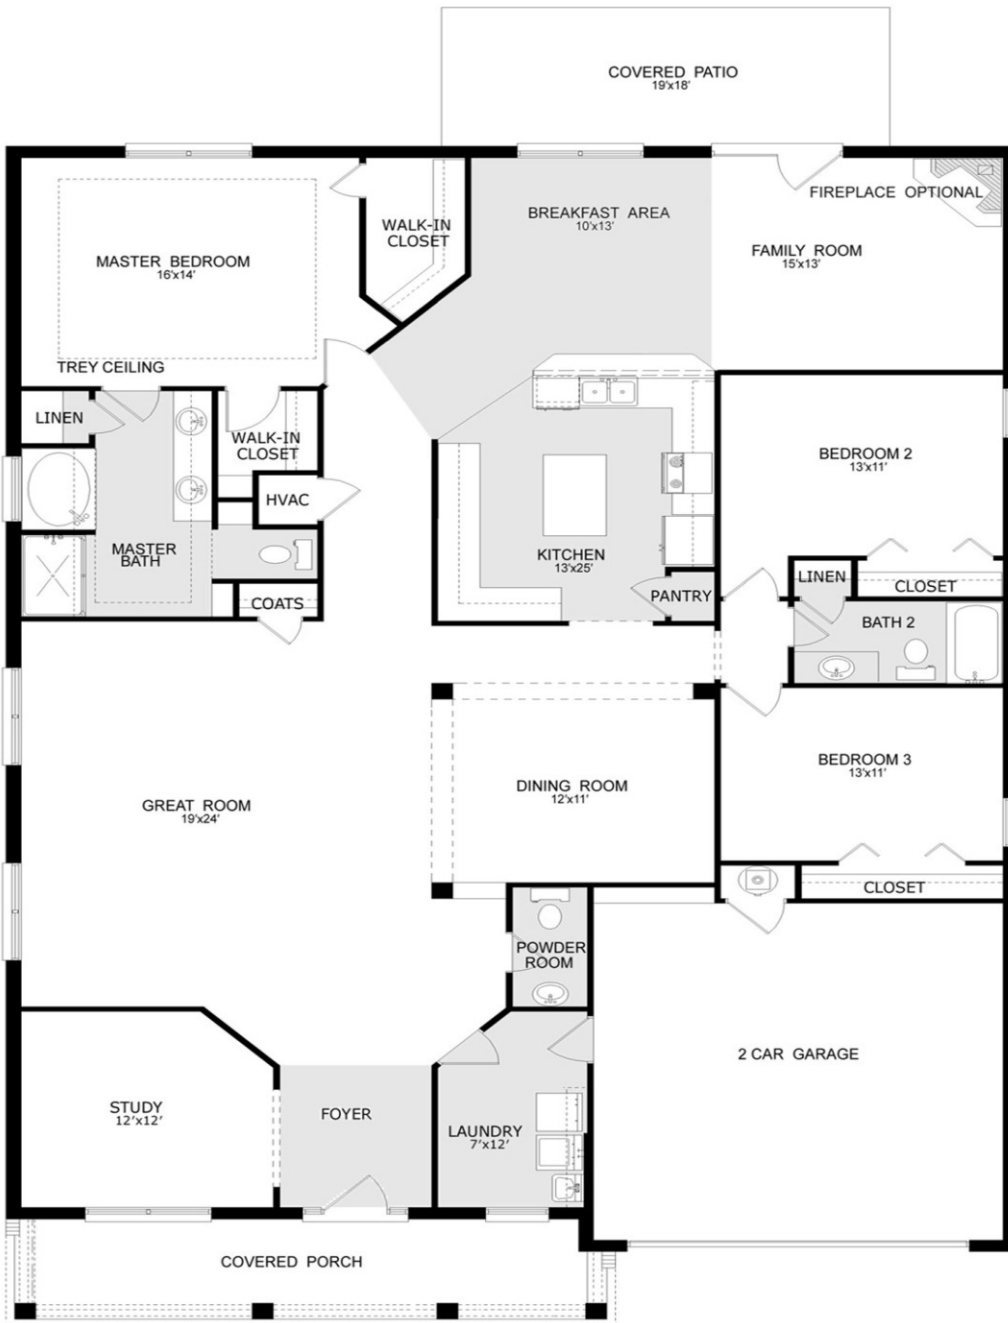

2757 PLAN

The
BROOKHAVEN

CRAFTSMAN SERIES

www.goodenhomes.com

4400 Bayou Boulevard
Suite 40
Pensacola, FL 32503
850-476-6764

In the interest of continuous improvement and to meet changing conditions, we reserve the right to modify plans, dimensions or prices without notice. Dimensions approximate.