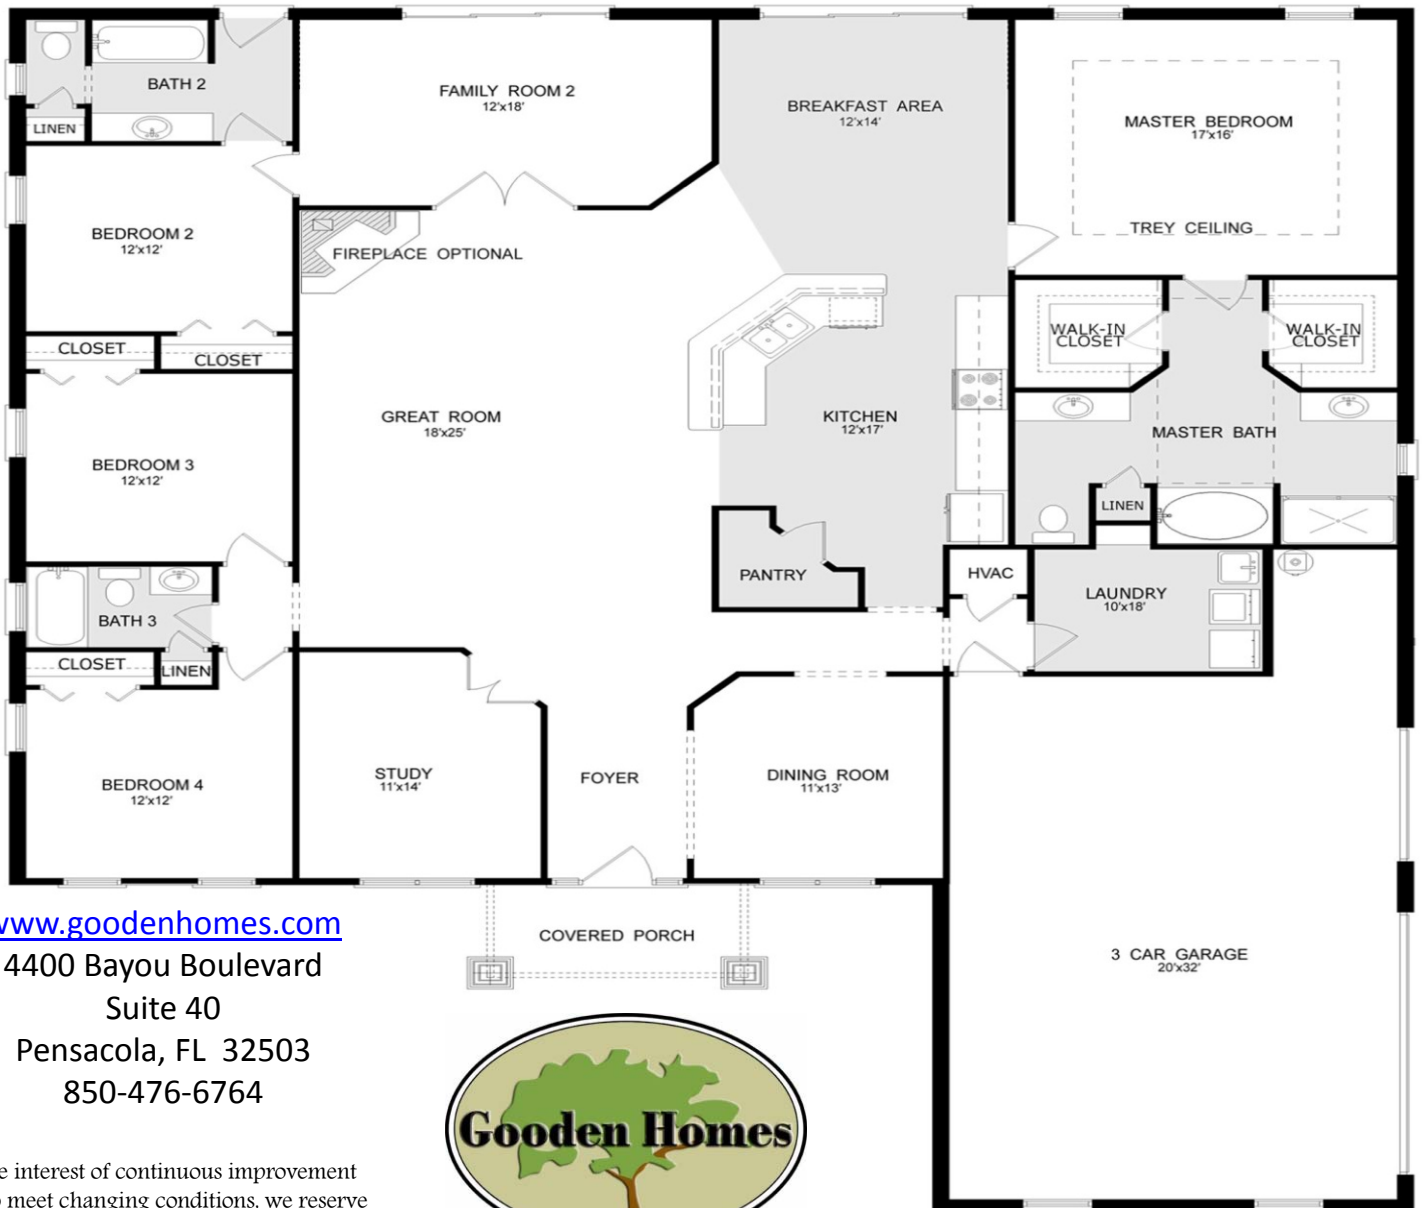

3020 PLAN

The **MYRTLEWOOD**

CRAFTSMAN SERIES

www.goodenhomes.com

4400 Bayou Boulevard

Suite 40

Pensacola, FL 32503

850-476-6764