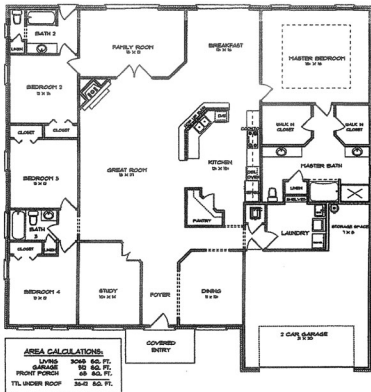

3065 PLAN

CRAFTSMAN SERIES

www.goodenhomes.com

4400 Bayou Boulevard
Suite 40
Pensacola, FL 32503
850-476-6764

In the interest of continuous improvement and to meet changing conditions, we reserve the right to modify plans, dimensions or prices without notice.

Dimensions approximate.