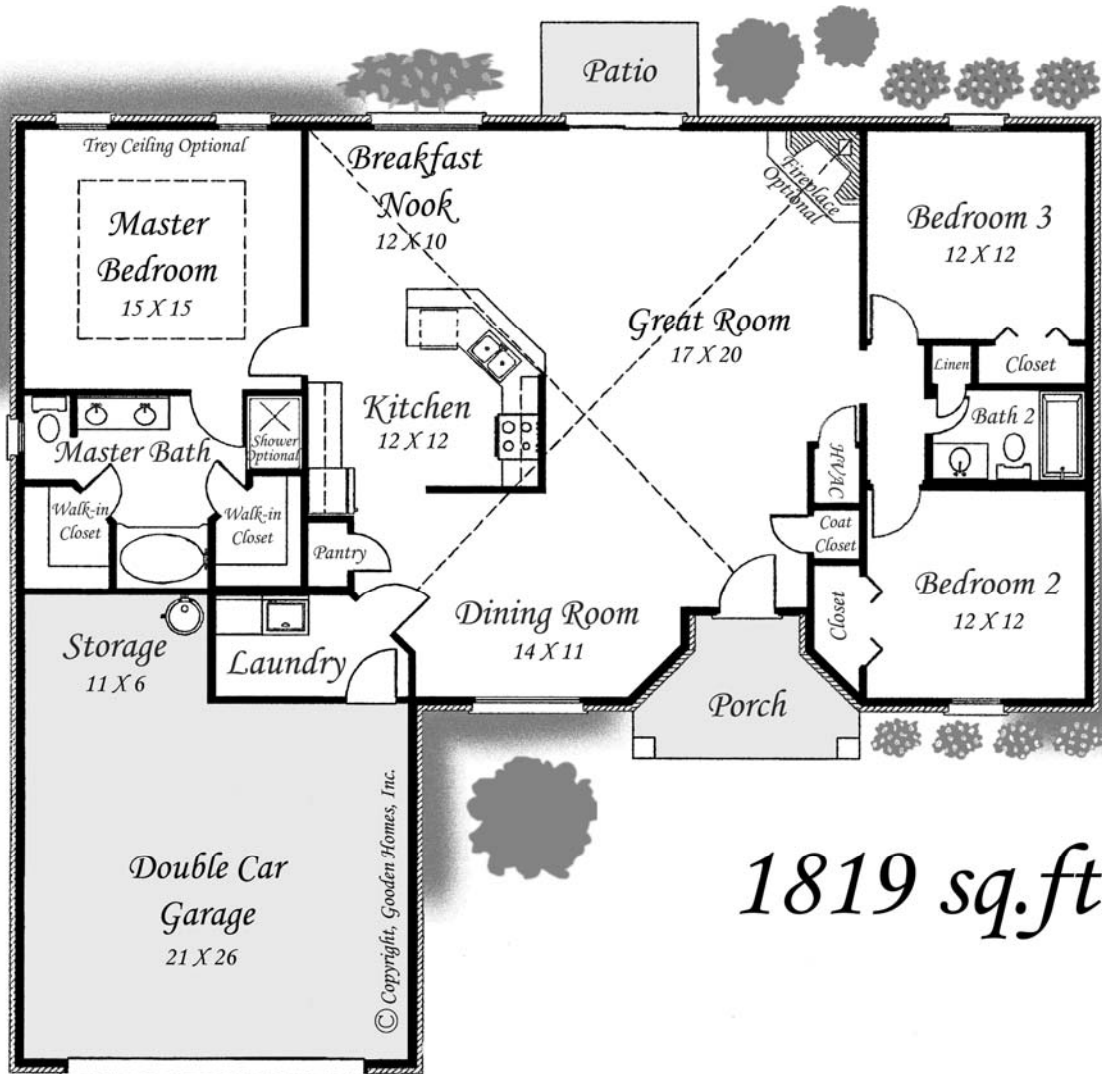

PLAN 1819

The **MAGNOLIA**

DESIGNER SERIES

www.goodenhomes.com

4400 Bayou Boulevard
Suite 40
Pensacola, FL 32503
850-476-6764

In the interest of continuous improvement and to meet changing conditions, we reserve the right to modify plans, dimensions or prices without notice.
Dimensions approximate.