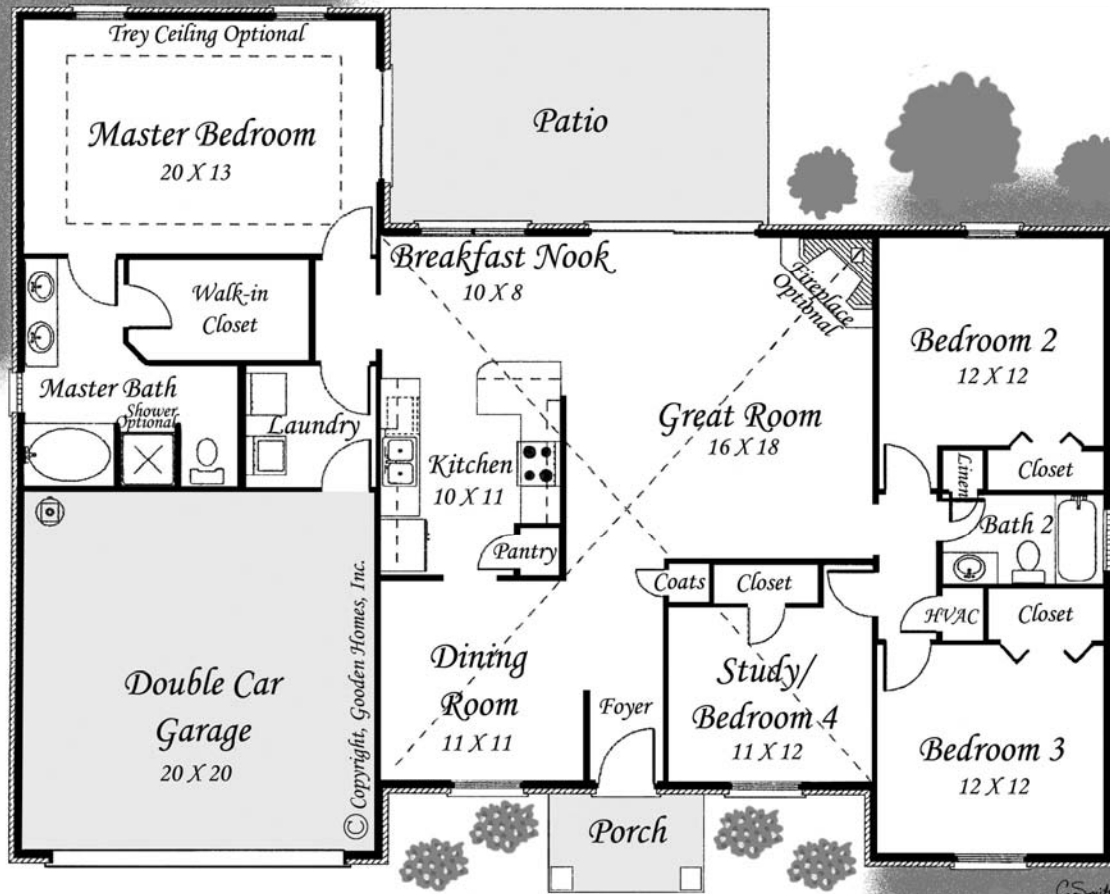

1904 PLAN

The **WILLIAMSBURG**

DESIGNER SERIES

1904 sq. ft.

www.goodenhomes.com

4400 Bayou Boulevard
Suite 40
Pensacola, FL 32503
850-476-6764

In the interest of continuous improvement and to meet changing conditions, we reserve the right to modify plans, dimensions or prices without notice.
Dimensions approximate.