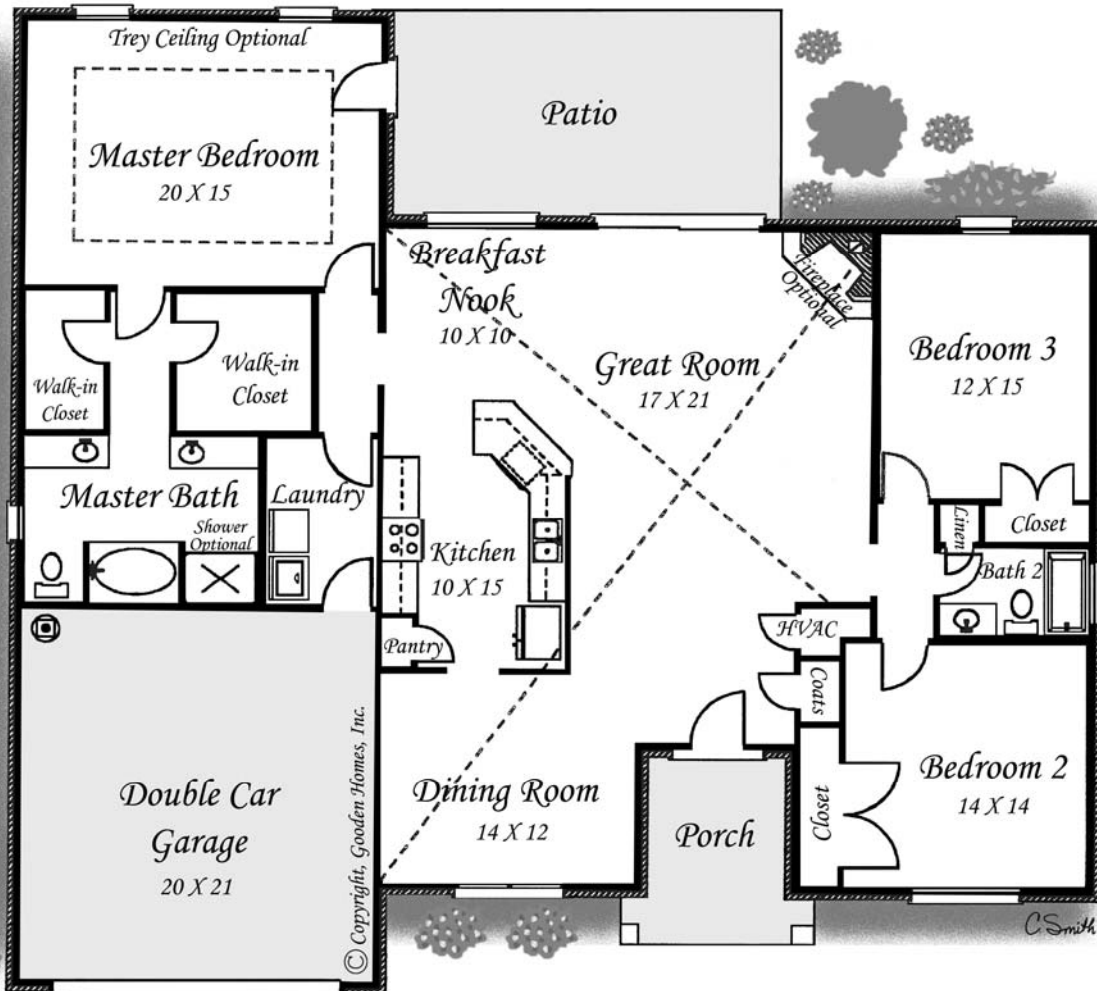

2202 PLAN

The
LA JOYA

DESIGNER SERIES

2202 sq.ft.

www.goodenhomes.com

4400 Bayou Boulevard
Suite 40

Pensacola, FL 32503

850-476-6764

In the interest of continuous improvement and to meet changing conditions, we reserve the right to modify plans, dimensions or prices without notice.
Dimensions approximate.