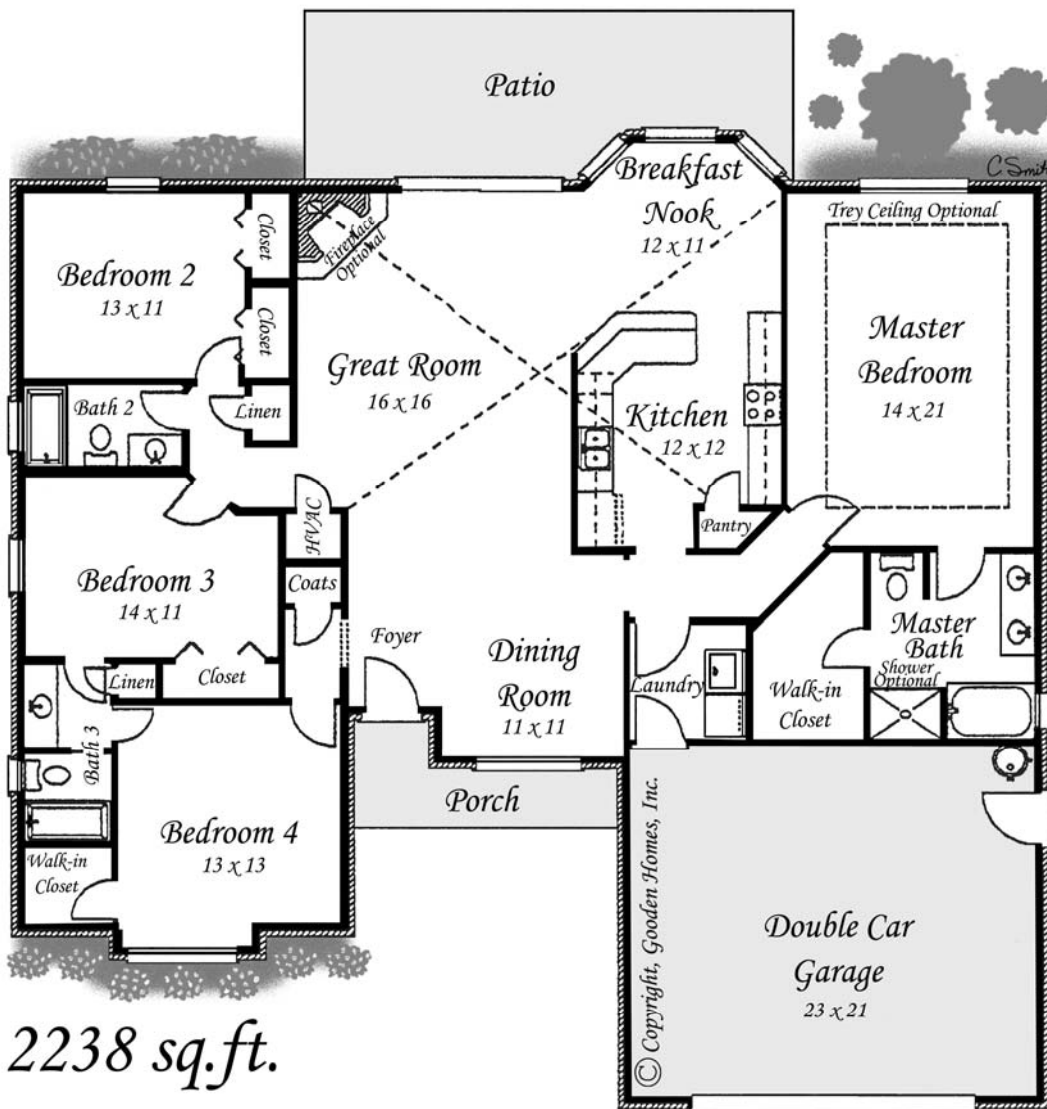

2238 PLAN

The
MADISON

DESIGNER SERIES

2238 sq.ft.

www.goodenhomes.com

4400 Bayou Boulevard
Suite 40
Pensacola, FL 32503
850-476-6764

In the interest of continuous improvement and to meet changing conditions, we reserve the right to modify plans, dimensions or prices without notice.
Dimensions approximate.