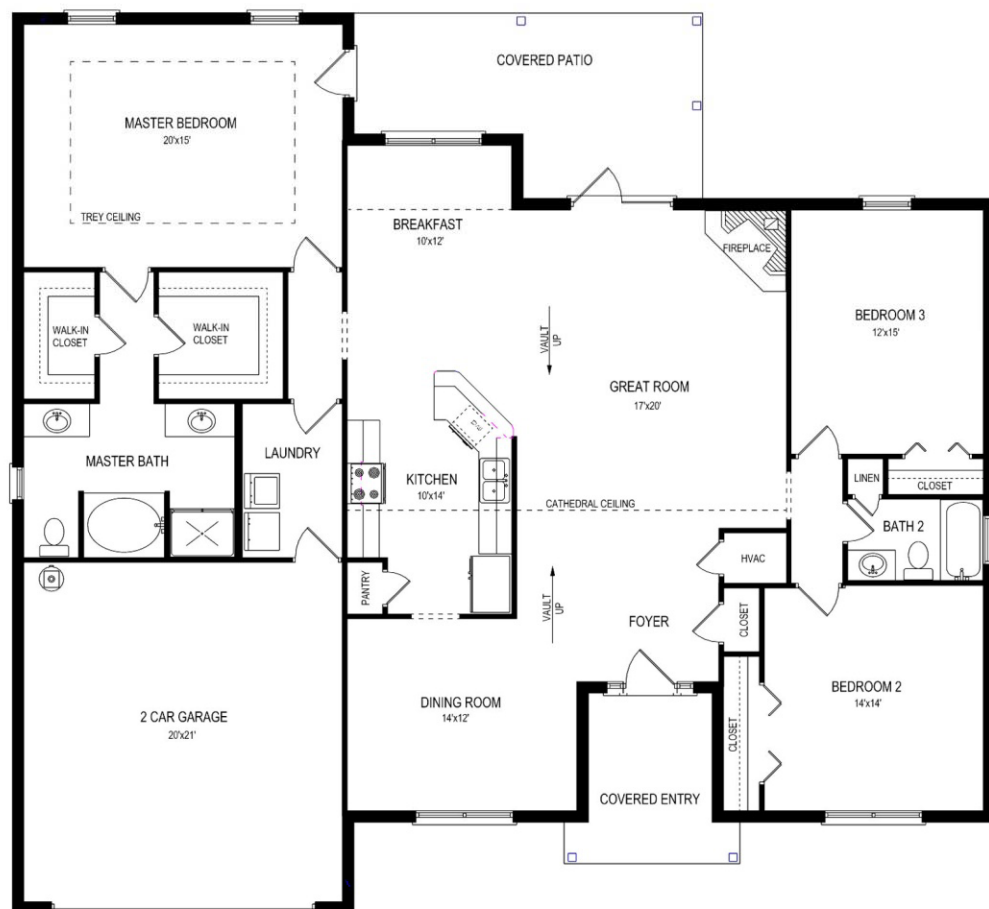

2244 PLAN

The **HARRISON**

DESIGNER SERIES

www.goodenhomes.com

4400 Bayou Boulevard
Suite 40
Pensacola, FL 32503
850-476-6764

In the interest of continuous improvement and to meet changing conditions, we reserve the right to modify plans, dimensions or prices without notice.
Dimensions approximate.

2244 FLOOR PLAN