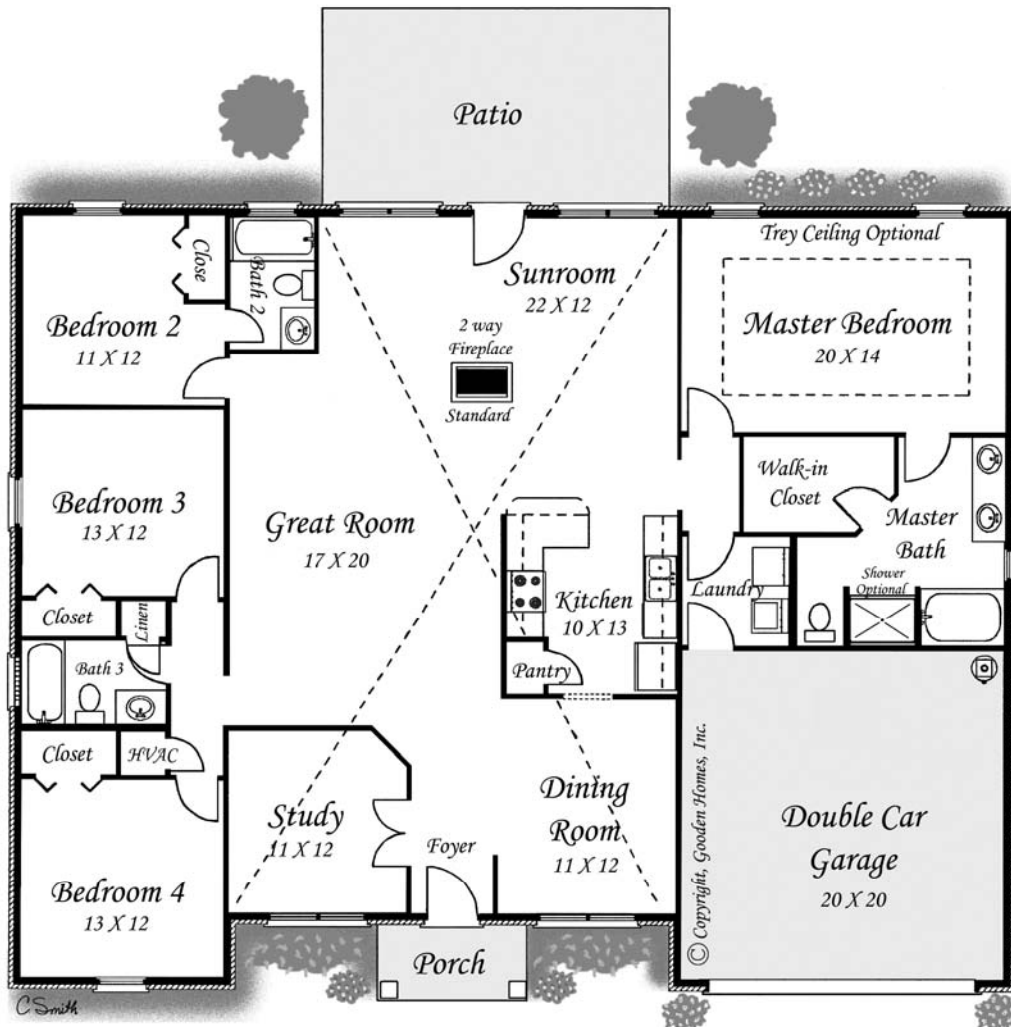

2375 PLAN

The
SUMMERSET

DESIGNER SERIES

2375 sq.ft.

www.goodenhomes.com
4400 Bayou Boulevard
Suite 40
Pensacola, FL 32503
850-476-6764

In the interest of continuous improvement and to meet changing conditions, we reserve the right to modify plans, dimensions or prices without notice.
Dimensions approximate.