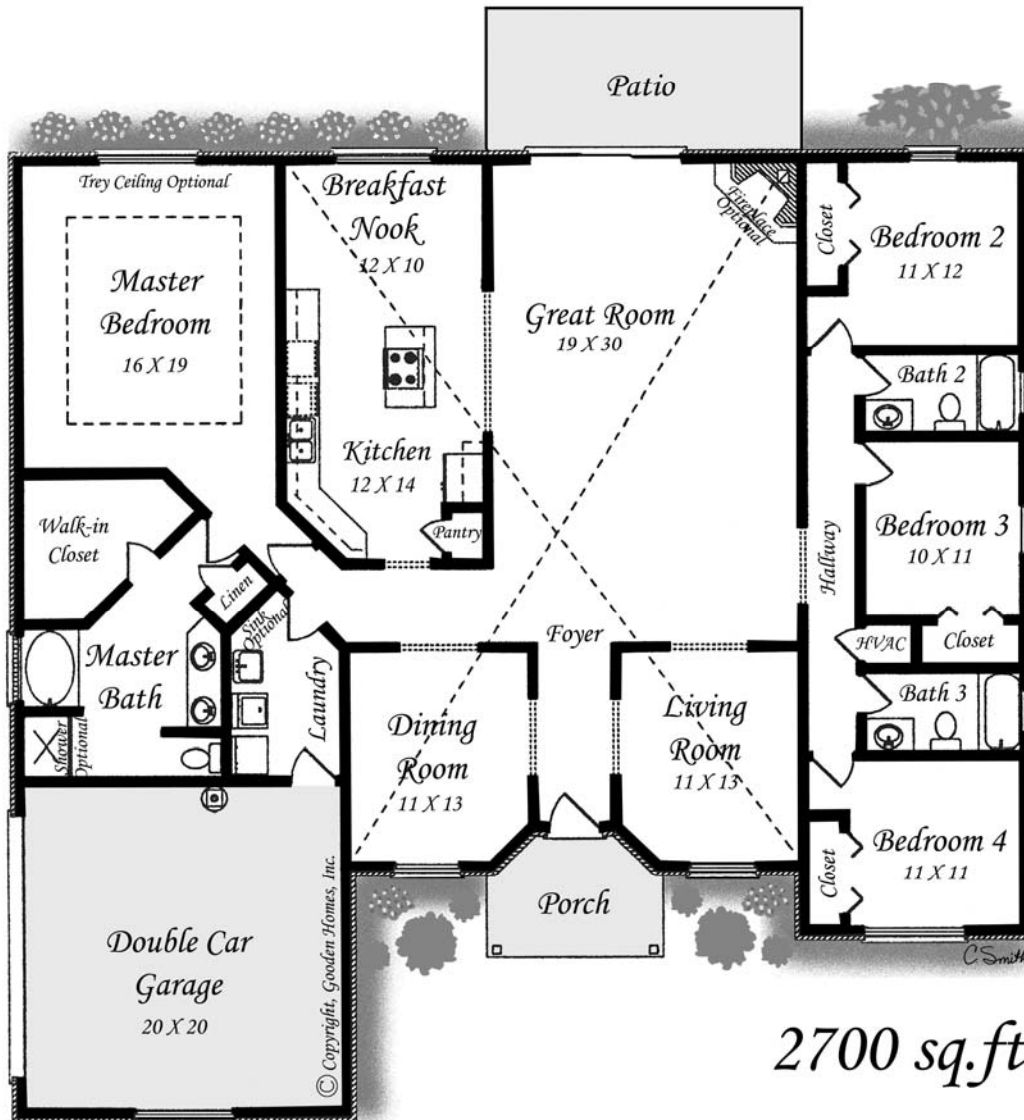

2700 PLAN

The
ATLANTIS

DESIGNER SERIES

2700 sq.ft.

www.goodenhomes.com
4400 Bayou Boulevard
Suite 40
Pensacola, FL 32503
850-476-6764

In the interest of continuous improvement and to meet changing conditions, we reserve the right to modify plans, dimensions or prices without notice.
Dimensions approximate.