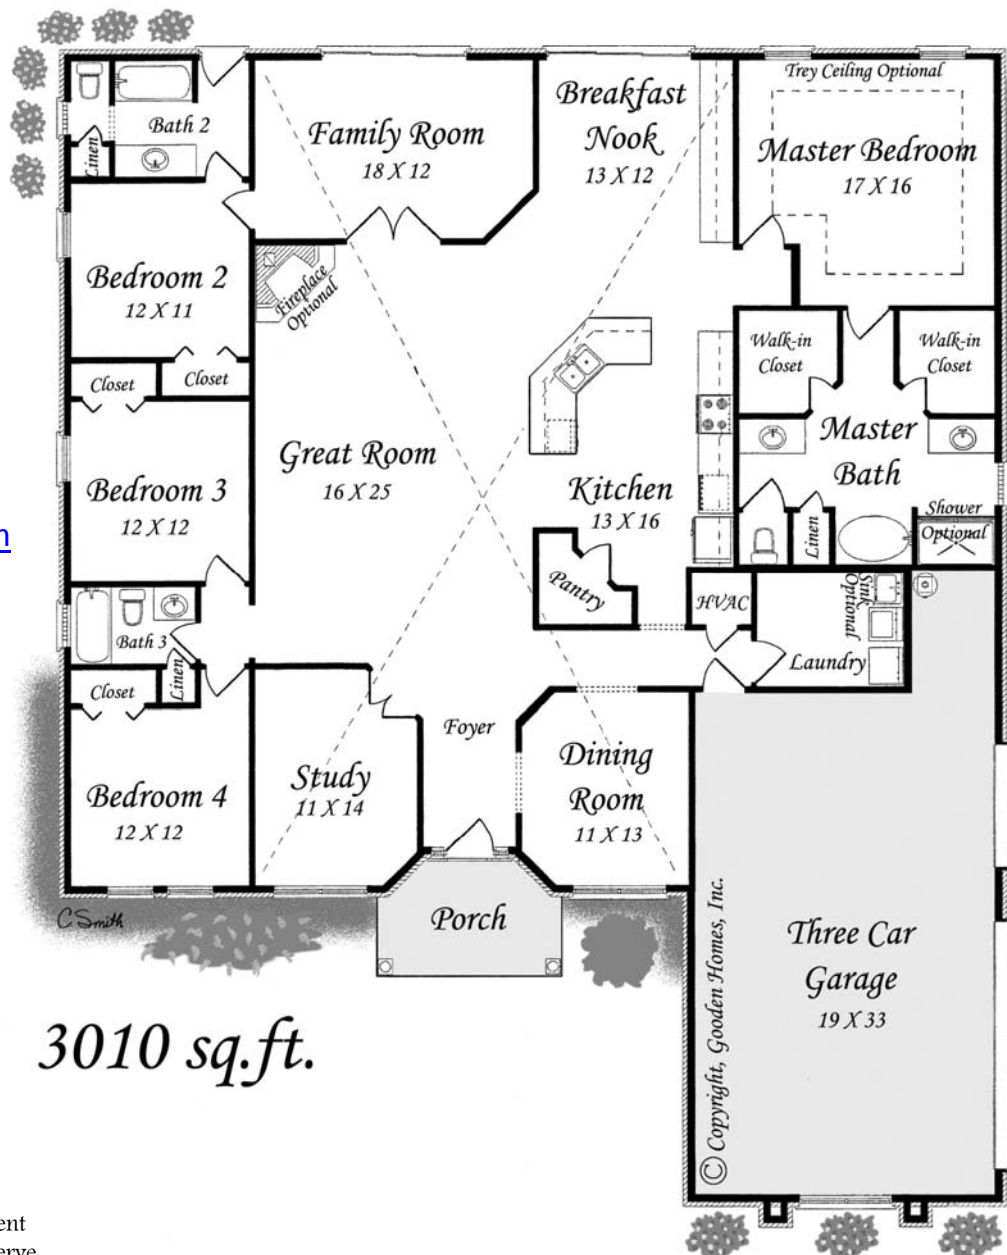

3010 PLAN

WINDSOR

DESIGNER SERIES

[www.goodenhomes.com](http://www.goodenhomes.com)

4400 Bayou Boulevard  
Suite 40  
Pensacola, FL 32503  
850-476-6764

3010 sq.ft.

In the interest of continuous improvement and to meet changing conditions, we reserve the right to modify plans, dimensions or prices without notice. Dimensions approximate.